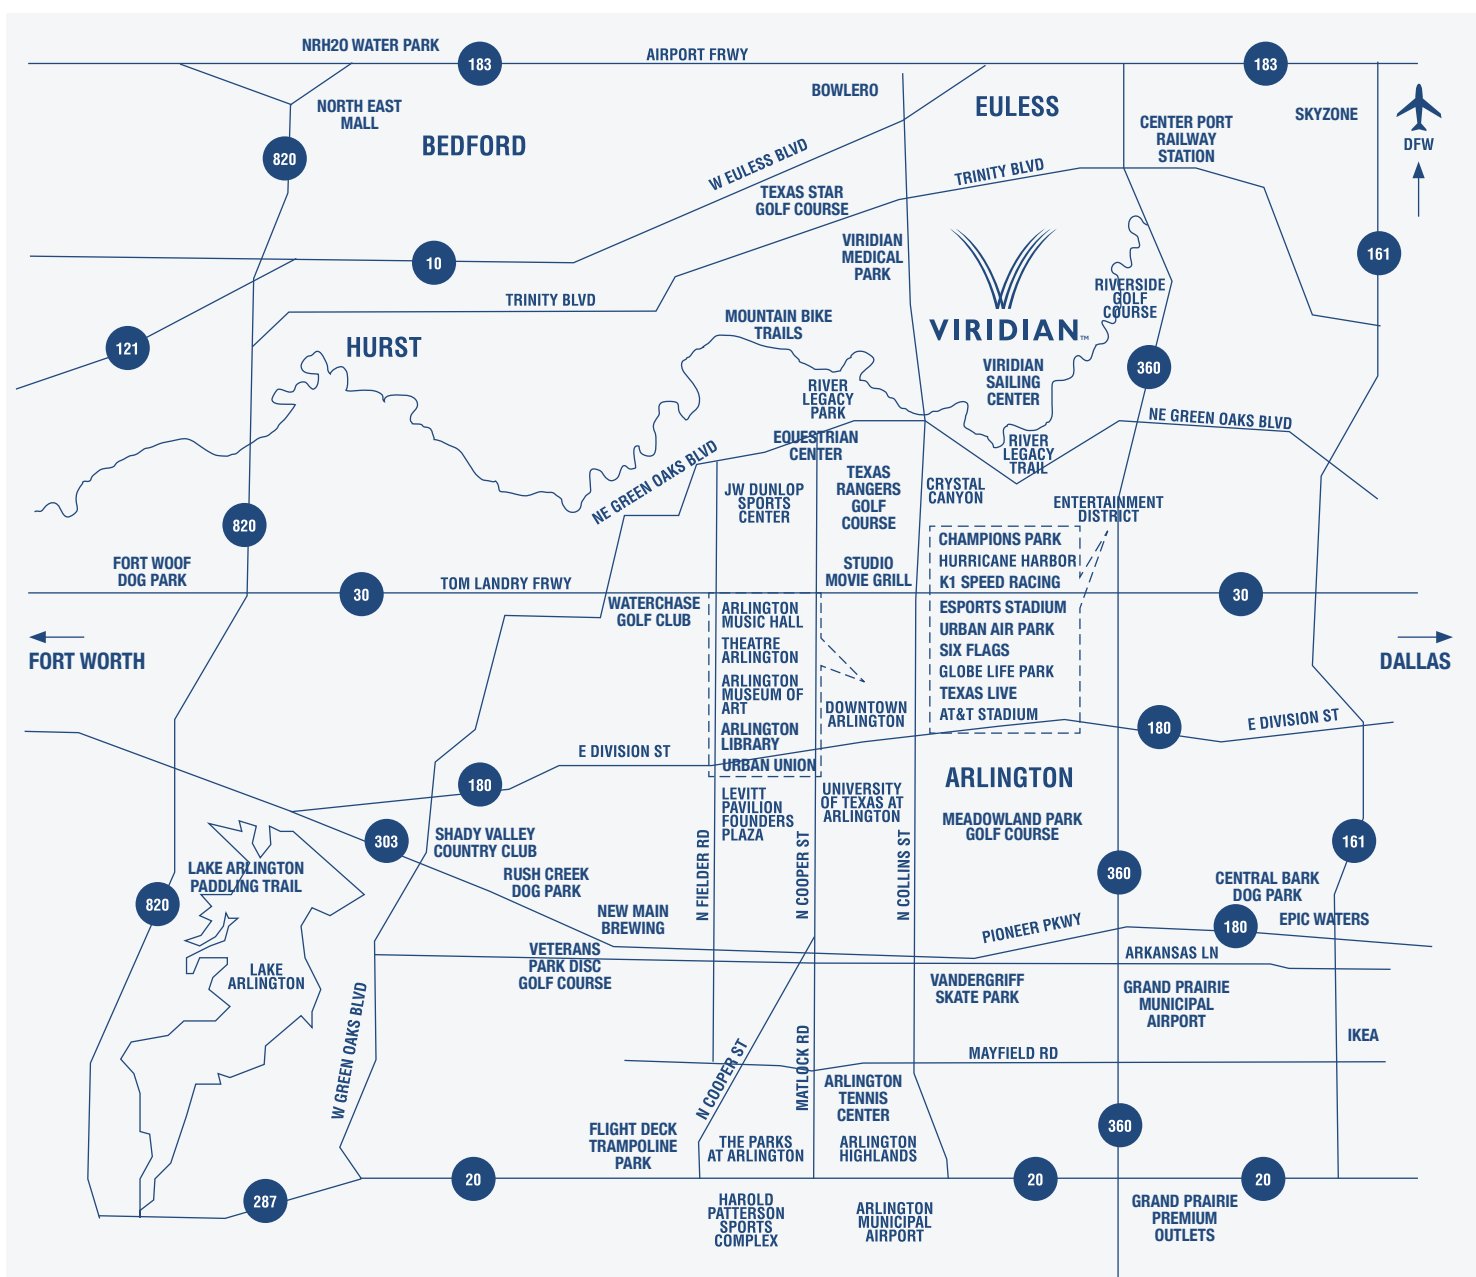

- **Accent Optical**
- **Active Family Wellness Center**
- **Cheers Wine & Spirits**
- **Cherry Blow Dry Bar**
- **Children's Lighthouse Learning Centers**
- **Family Healthcare Associates**
- **First Eye Care North Arlington**
- **Glo & Glam Medspa and Skincare**
- **Hotworx 24 Hour Infrared Fitness Studio**
- **iKids Pediatric Dentistry & Orthodontics**
- **MCH at Waters Edge**
- **Premier Rehab Physical Therapy**
- **R3 Wound Care and Hyperbarics**
- **Upscale Nails Bar**
- **Urgentology**
- **We Smile Dental**

VISIT US AT VIRIDIANDFW.COM